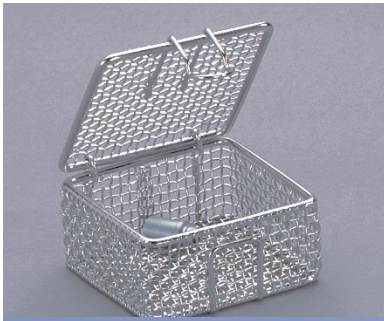

## Fine Mesh

electro polished

100% Stainless Steel

100% hand inspected for smoothness

## Cleaning Baskets

**Safe Containment  
for effective Cleaning  
of small items**

- ⇒ *smooth* fine mesh construction
- ⇒ 360° exposure to cleaning process
- ⇒ facilitates *optimal* ultrasonic cleaning
- ⇒ contents safely contained by latching lids
- ⇒ flow-thru mesh for presoaking and washing
- = electro polished Stainless Steel

# HUPFER Endoscope Baskets

with hold-downs

- = soft silicone 'hold-downs'
- ⇒ removable lid for easy access
- ⇒ 360° optimal exposure to cleaning process
- ⇒ *flow-thru* containment for effective presoaking and washing
- = rounded wide-wire cage avoids damage to sterile packaging