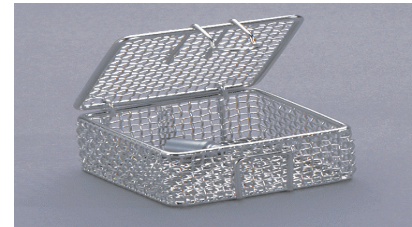

# HUPFER Cleaning Containment Baskets

**Fine Mesh electro polished 100% Stainless Steel  
100% hand Inspected for smoothness Cleaning Baskets**

[www.TBJ-SPD.com](http://www.TBJ-SPD.com)

## Cleaning Containment Baskets

fine mesh electro-polished smooth surfaces  
with Cover that is hinged with 'clip-holding-latch'

Product Number	Description	L x W x H
7501132	HUPFER Fine Mesh Basket	3 x 3 x 1.5
7501133	HUPFER Fine Mesh Basket	8.5 x 5.51 x 2
7501135	HUPFER Fine Mesh Basket	11 x 7 x 1.5
7501161	HUPFER Fine Mesh Basket	8.5 x 6 x 1.5
7501162	HUPFER Fine Mesh Basket	13.5 x 8 x 1.5

## Cleaning Containment Baskets

perforated sides with flat base, electro-polished smooth surfaces  
with Cover that is *removable* with 'latching turn-lock'

Product Number	Description	L x W x H
7501150	Perforated Sides Cleaning Basket	9.5 x 10 x 1.5
7501151	Perforated Sides Cleaning Basket	19 x 10 x 1.5
7501152	Perforated Sides Cleaning Basket	9.5 x 10 x 2.5
7501153	Perforated Sides Cleaning Basket	19 x 10 x 2.5

## Cleaning Containment Baskets

perforated sides with flat base, electro-polished smooth surfaces  
with Cover that is *hinged* with 'latching turn-lock'

7501149	Perforated Sides Cleaning Basket	9.5 x 10 x 2.5
7501139	Perforated Sides Cleaning Basket	19 x 10 x 2.5