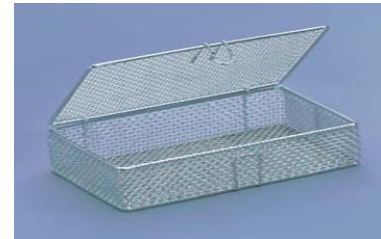

## Cleaning Containment Baskets

fine mesh electro-polished smooth surfaces  
with Cover that is hinged with 'clip-holding-latch'

Product Number	Description	L x W x H
7501132	HUPFER Fine Mesh Basket	3 x 3 x 1.5
7501133	HUPFER Fine Mesh Basket	8.5 x 5.51 x 2
7501135	HUPFER Fine Mesh Basket	11 x 7 x 1.5
7501161	HUPFER Fine Mesh Basket	8.5 x 6 x 1.5
7501162	HUPFER Fine Mesh Basket	13.5 x 8 x 1.5

## Cleaning Containment Baskets

perforated sides with flat base, electro-polished smooth surfaces  
with Cover that is *removable* with 'latching turn-lock'

Product Number	Description	L x W x H
7501150	Perforated Sides Cleaning Basket	9.5 x 10 x 1.5
7501151	Perforated Sides Cleaning Basket	19 x 10 x 1.5
7501152	Perforated Sides Cleaning Basket	9.5 x 10 x 2.5
7501153	Perforated Sides Cleaning Basket	19 x 10 x 2.5

## Cleaning Containment Baskets

perforated sides with flat base, electro-polished smooth surfaces  
with Cover that is *hinged* with 'latching turn-lock'

7501149	Perforated Sides Cleaning Basket	9.5 x 10 x 2.5
7501139	Perforated Sides Cleaning Basket	19 x 10 x 2.5

## Endoscope Instrument Tray and Cleaning Containment Baskets

100% silicone Hold-Down and Latching Lid

7500849	Endoscope [1 scope] Basket	25 x 6 x 3
7500479	Endoscope [1 scope] Basket	11.5 x 3 x 2
7500475	Endoscope [1 scope] Basket	18 x 3 x 2
7500508	Endoscope [1 scope] Basket	26.5 x 3 x 2
7500831	Endoscope [1 scope] Basket	11.5 x 3 x 2
7500830	Endoscope [2 scopes] Basket	18 x 3 x 2