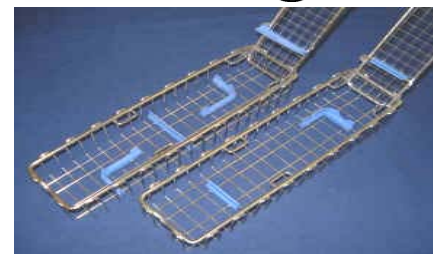

## Cleaning Containment Baskets

perforated sides with flat base, electro-polished smooth surfaces  
with Cover that is *removable* with 'latching turn-lock'

Product Number	Description	L x W x H
7501150	Perforated Sides Cleaning Basket	9.5 x 10 x 1.5
7501151	Perforated Sides Cleaning Basket	19 x 10 x 1.5
7501152	Perforated Sides Cleaning Basket	9.5 x 10 x 2.5
7501153	Perforated Sides Cleaning Basket	19 x 10 x 2.5

## Cleaning Containment Baskets

perforated sides with flat base, electro-polished smooth surfaces  
with Cover that is *hinged* with 'latching turn-lock'

7501149	Perforated Sides Cleaning Basket	9.5 x 10 x 2.5
7501139	Perforated Sides Cleaning Basket	19 x 10 x 2.5

## Endoscope Instrument Tray and Cleaning Containment Baskets

100% silicone Hold-Down and Latching Lid

7500849	Endoscope [1 scope] Basket	25 x 6 x 3
7500479	Endoscope [1 scope] Basket	11.5 x 3 x 2
7500475	Endoscope [1 scope] Basket	18 x 3 x 2
7500508	Endoscope [1 scope] Basket	26.5 x 3 x 2
7500831	Endoscope [1 scope] Basket	11.5 x 3 x 2
7500830	Endoscope [2 scopes] Basket	18 x 3 x 2